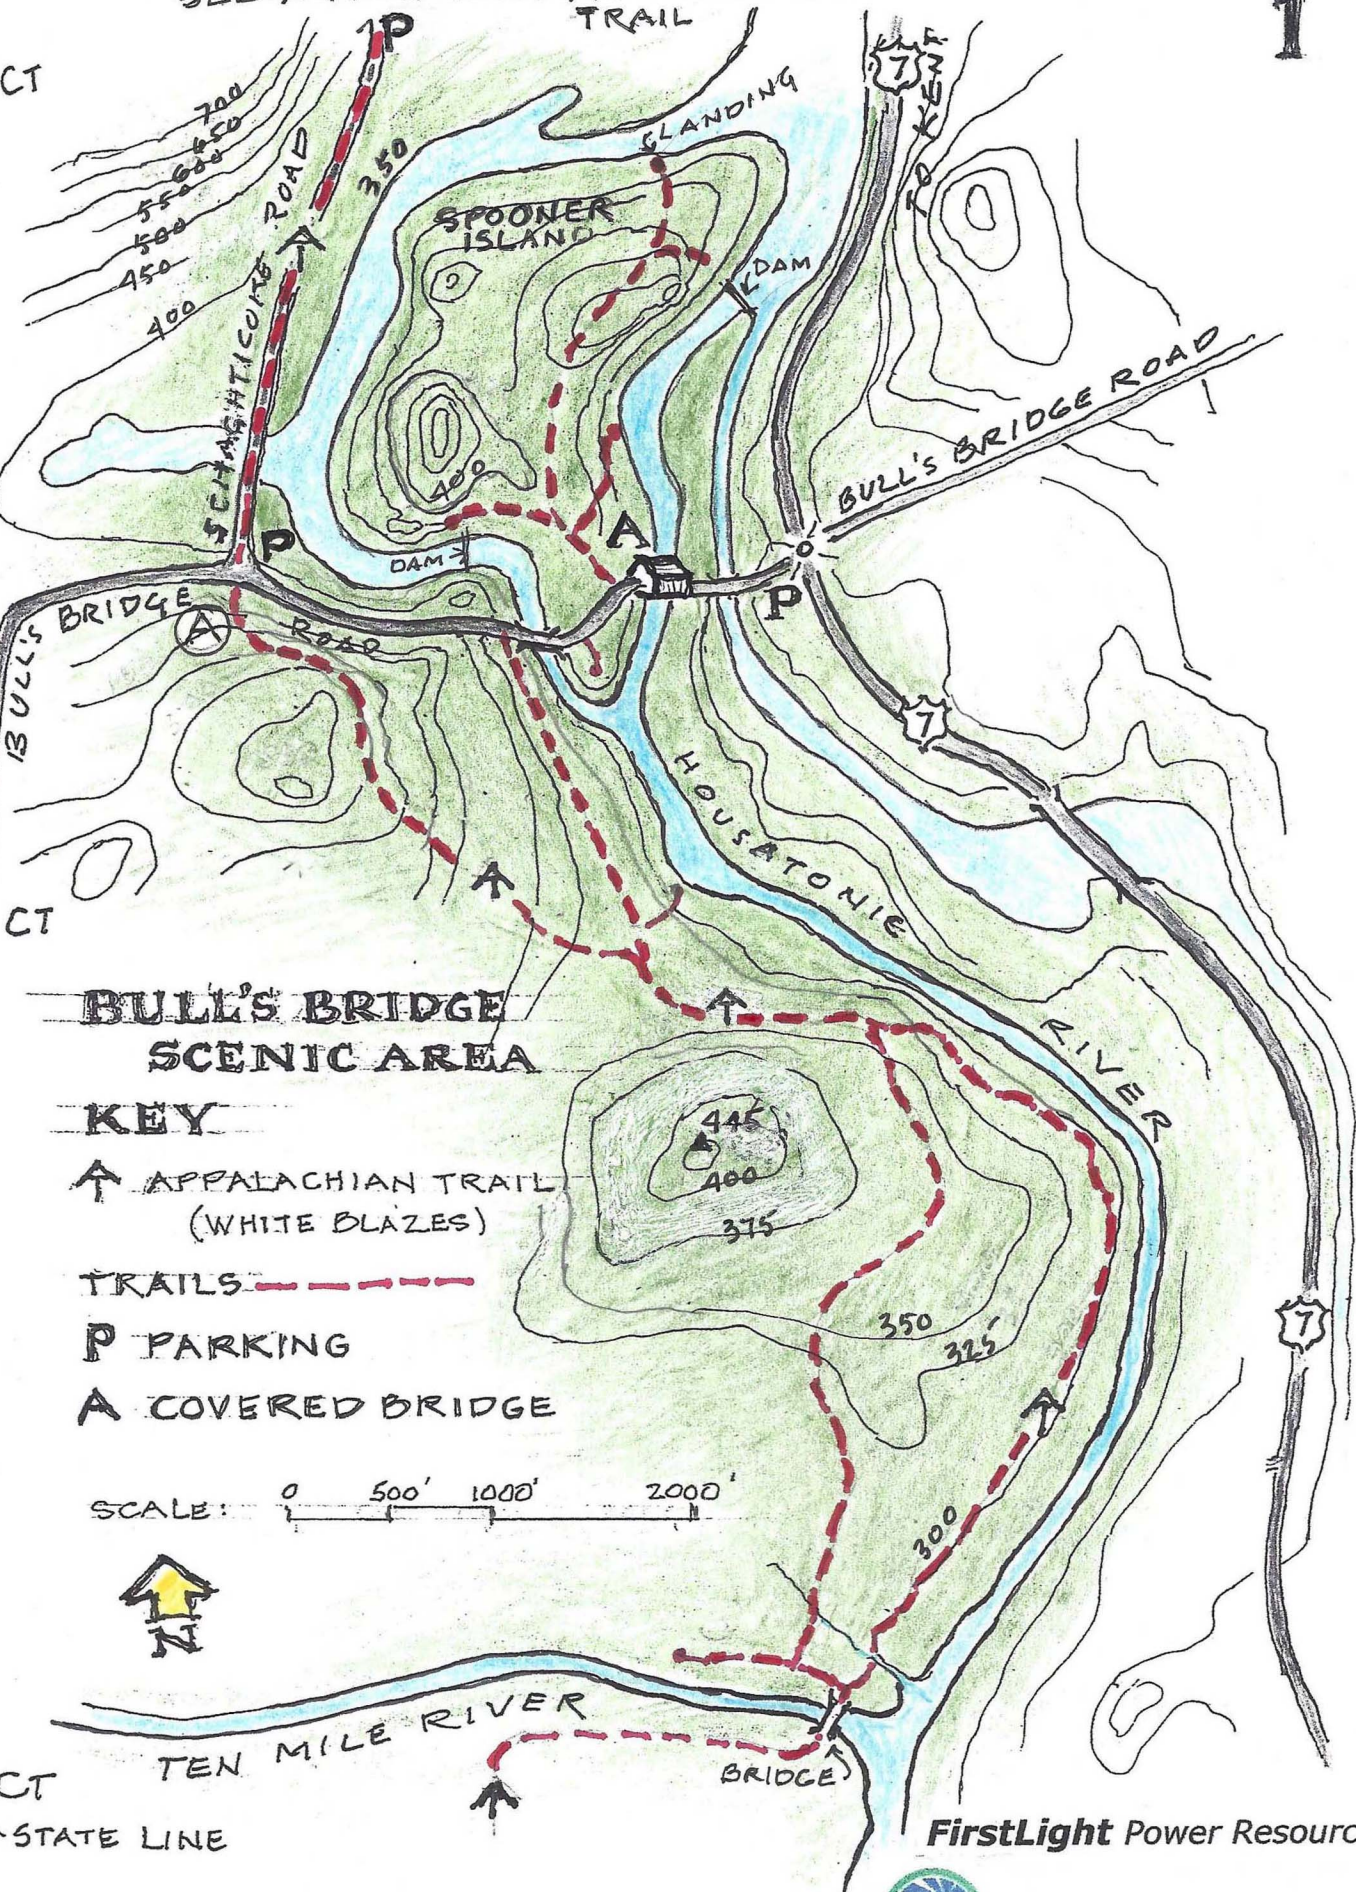

SEE MAP 2 FOR APPALACHIAN TRAIL

1

NY CT

NY CT

NY CT

BULL'S BRIDGE SCENIC AREA

KEY

▲ APPALACHIAN TRAIL (WHITE BLAZES)

TRAILS — — — — —

P PARKING

A COVERED BRIDGE

SCALE: 0 500' 1000' 2000'

TEN MILE RIVER

BRIDGE

← STATE LINE

FirstLight Power Resources