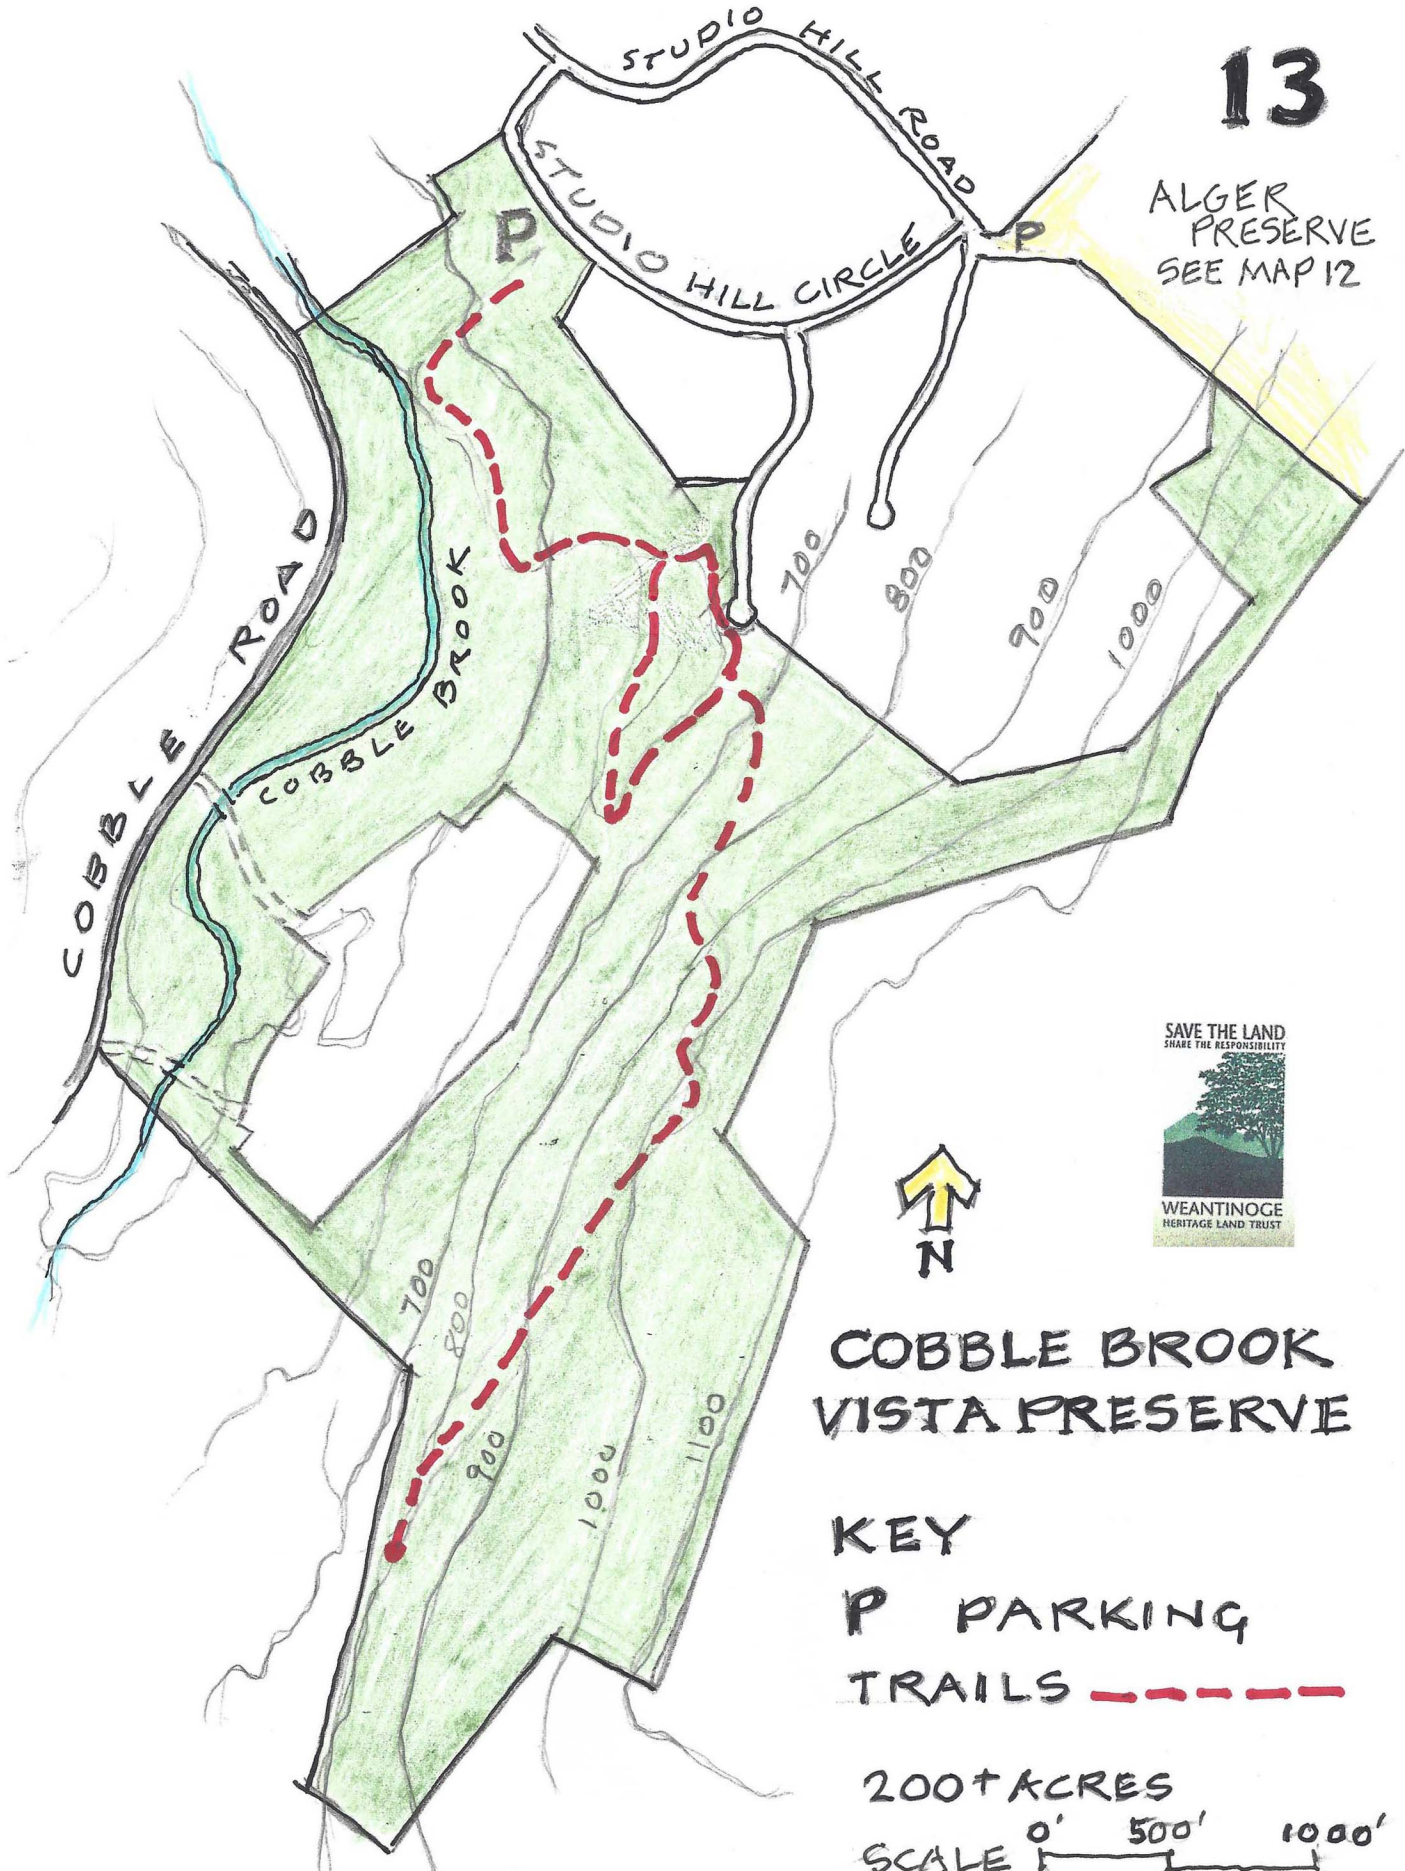

ALGER PRESERVE
SEE MAP 12

COBBLE BROOK VISTA PRESERVE

KEY

P PARKING

TRAILS 

200+ ACRES

SCALE 