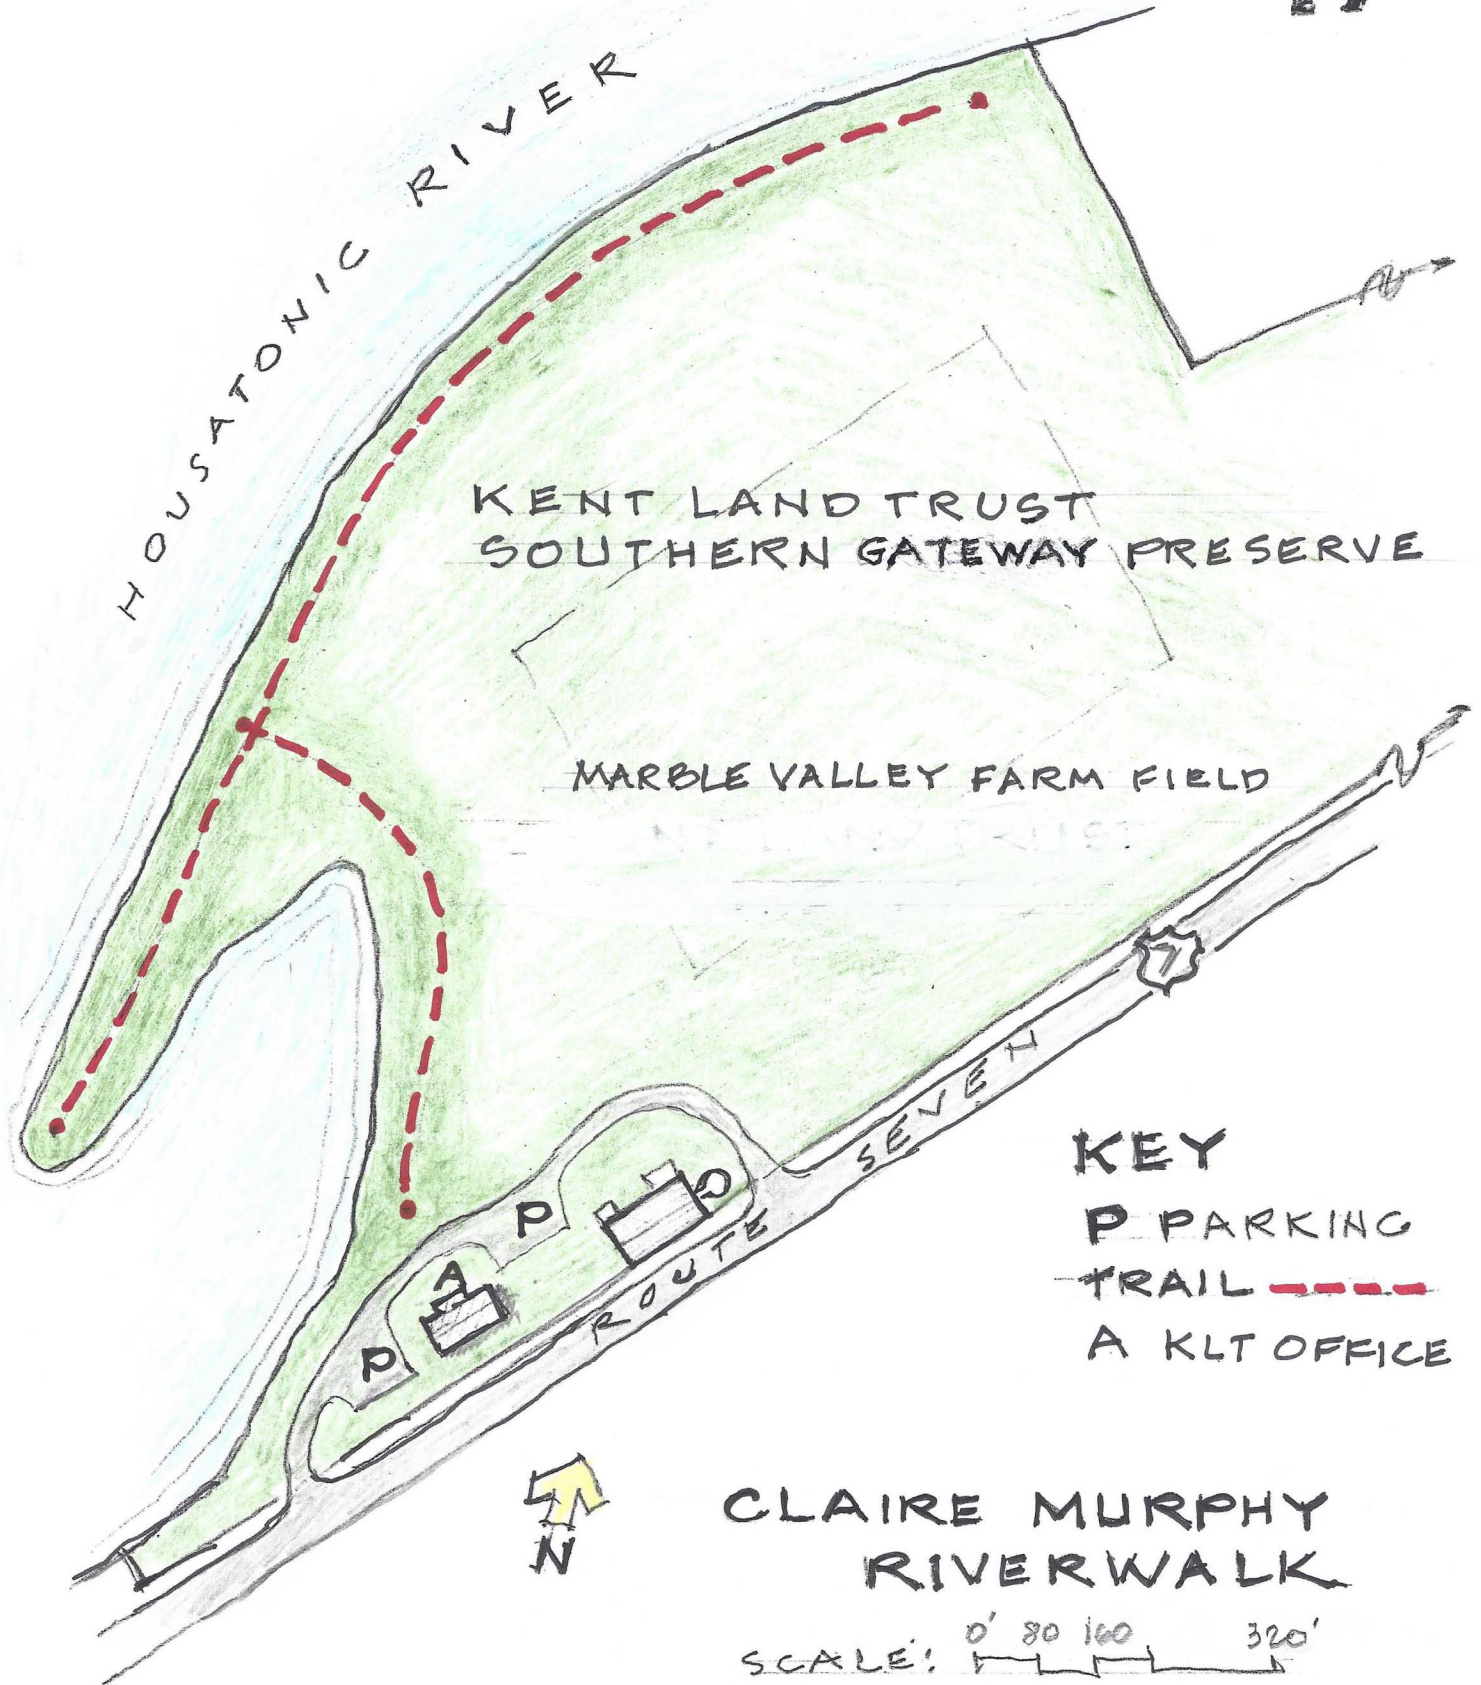

HOUSATONIC RIVER

KENT LAND TRUST
SOUTHERN GATEWAY PRESERVE

MARBLE VALLEY FARM FIELD

KEY
 P PARKING
 TRAIL - - - - -
 A KLT OFFICE

CLAIRE MURPHY
RIVERWALK

SCALE: 0' 80 160 320'