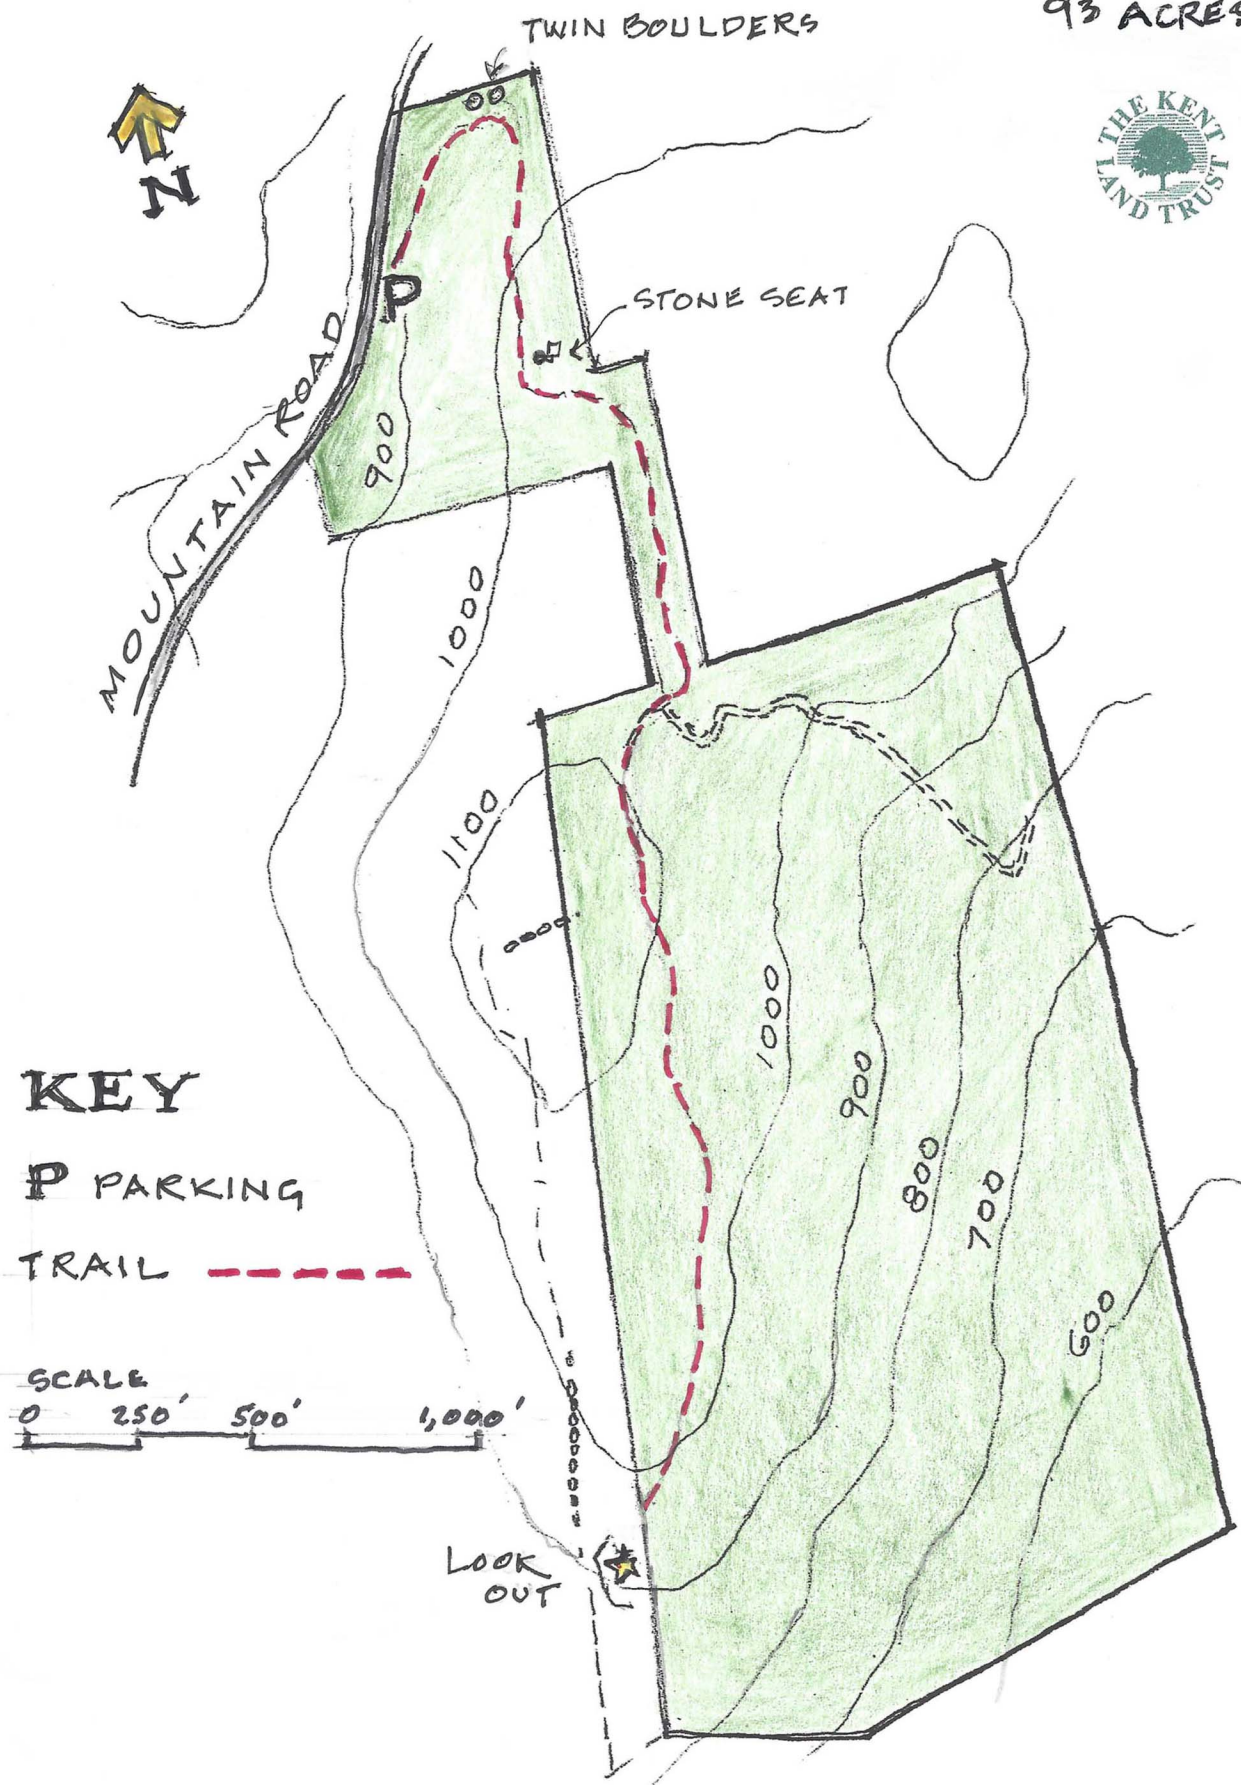

BULL MOUNTAIN PRESERVE 18

93 ACRES

KEY

P PARKING

TRAIL 

SCALE