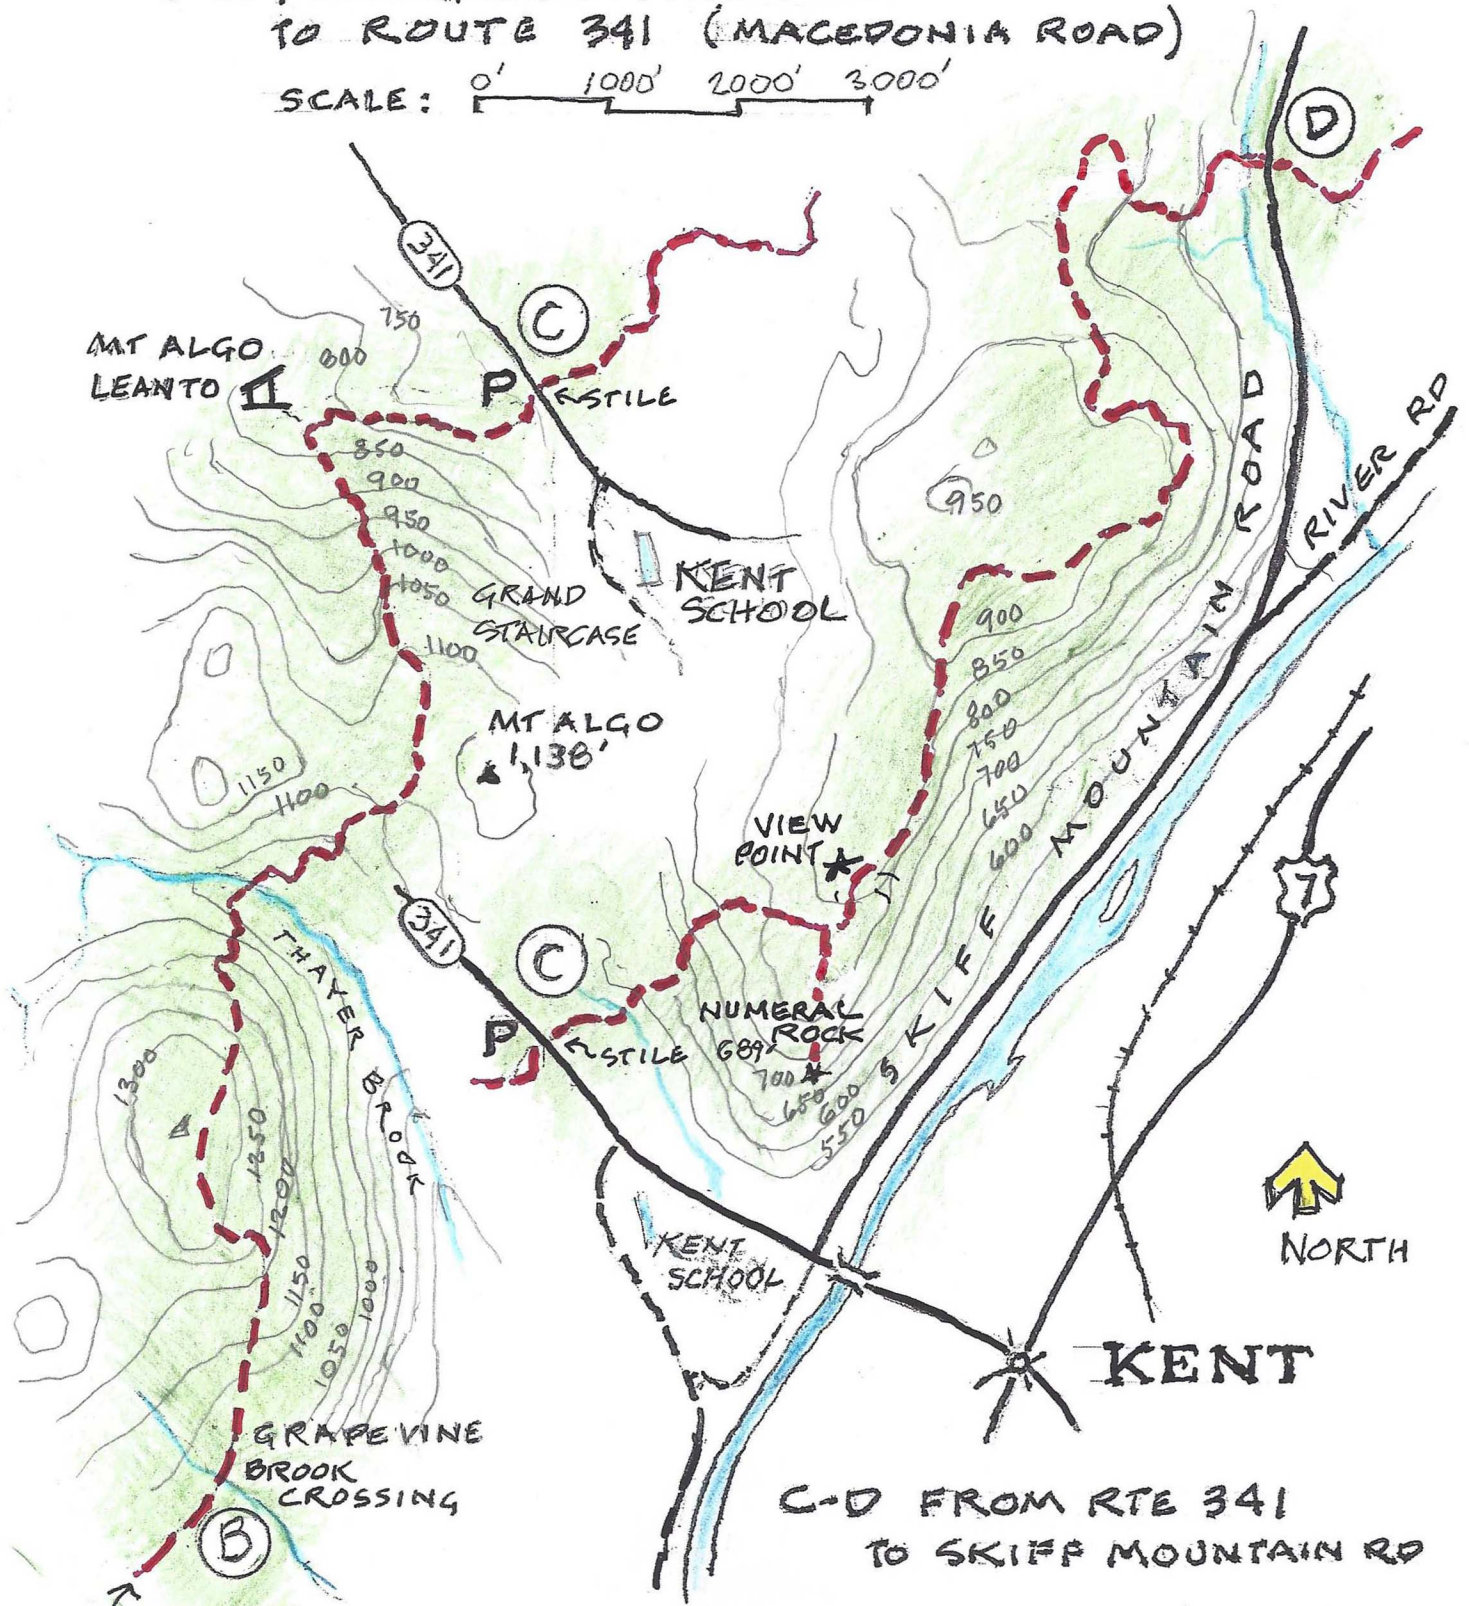

APPALACHIAN TRAIL

2 B-C-D

SECTIONS B-C AND C-D

B-C FROM GRAPE VINE BROOK
TO ROUTE 341 (MACEDONIA ROAD)

SCALE: 0' 1000' 2000' 3000'

C-D FROM RTE 341
TO SKIFF MOUNTAIN RD

SCALE: 0 1000' 2000' 3,000'