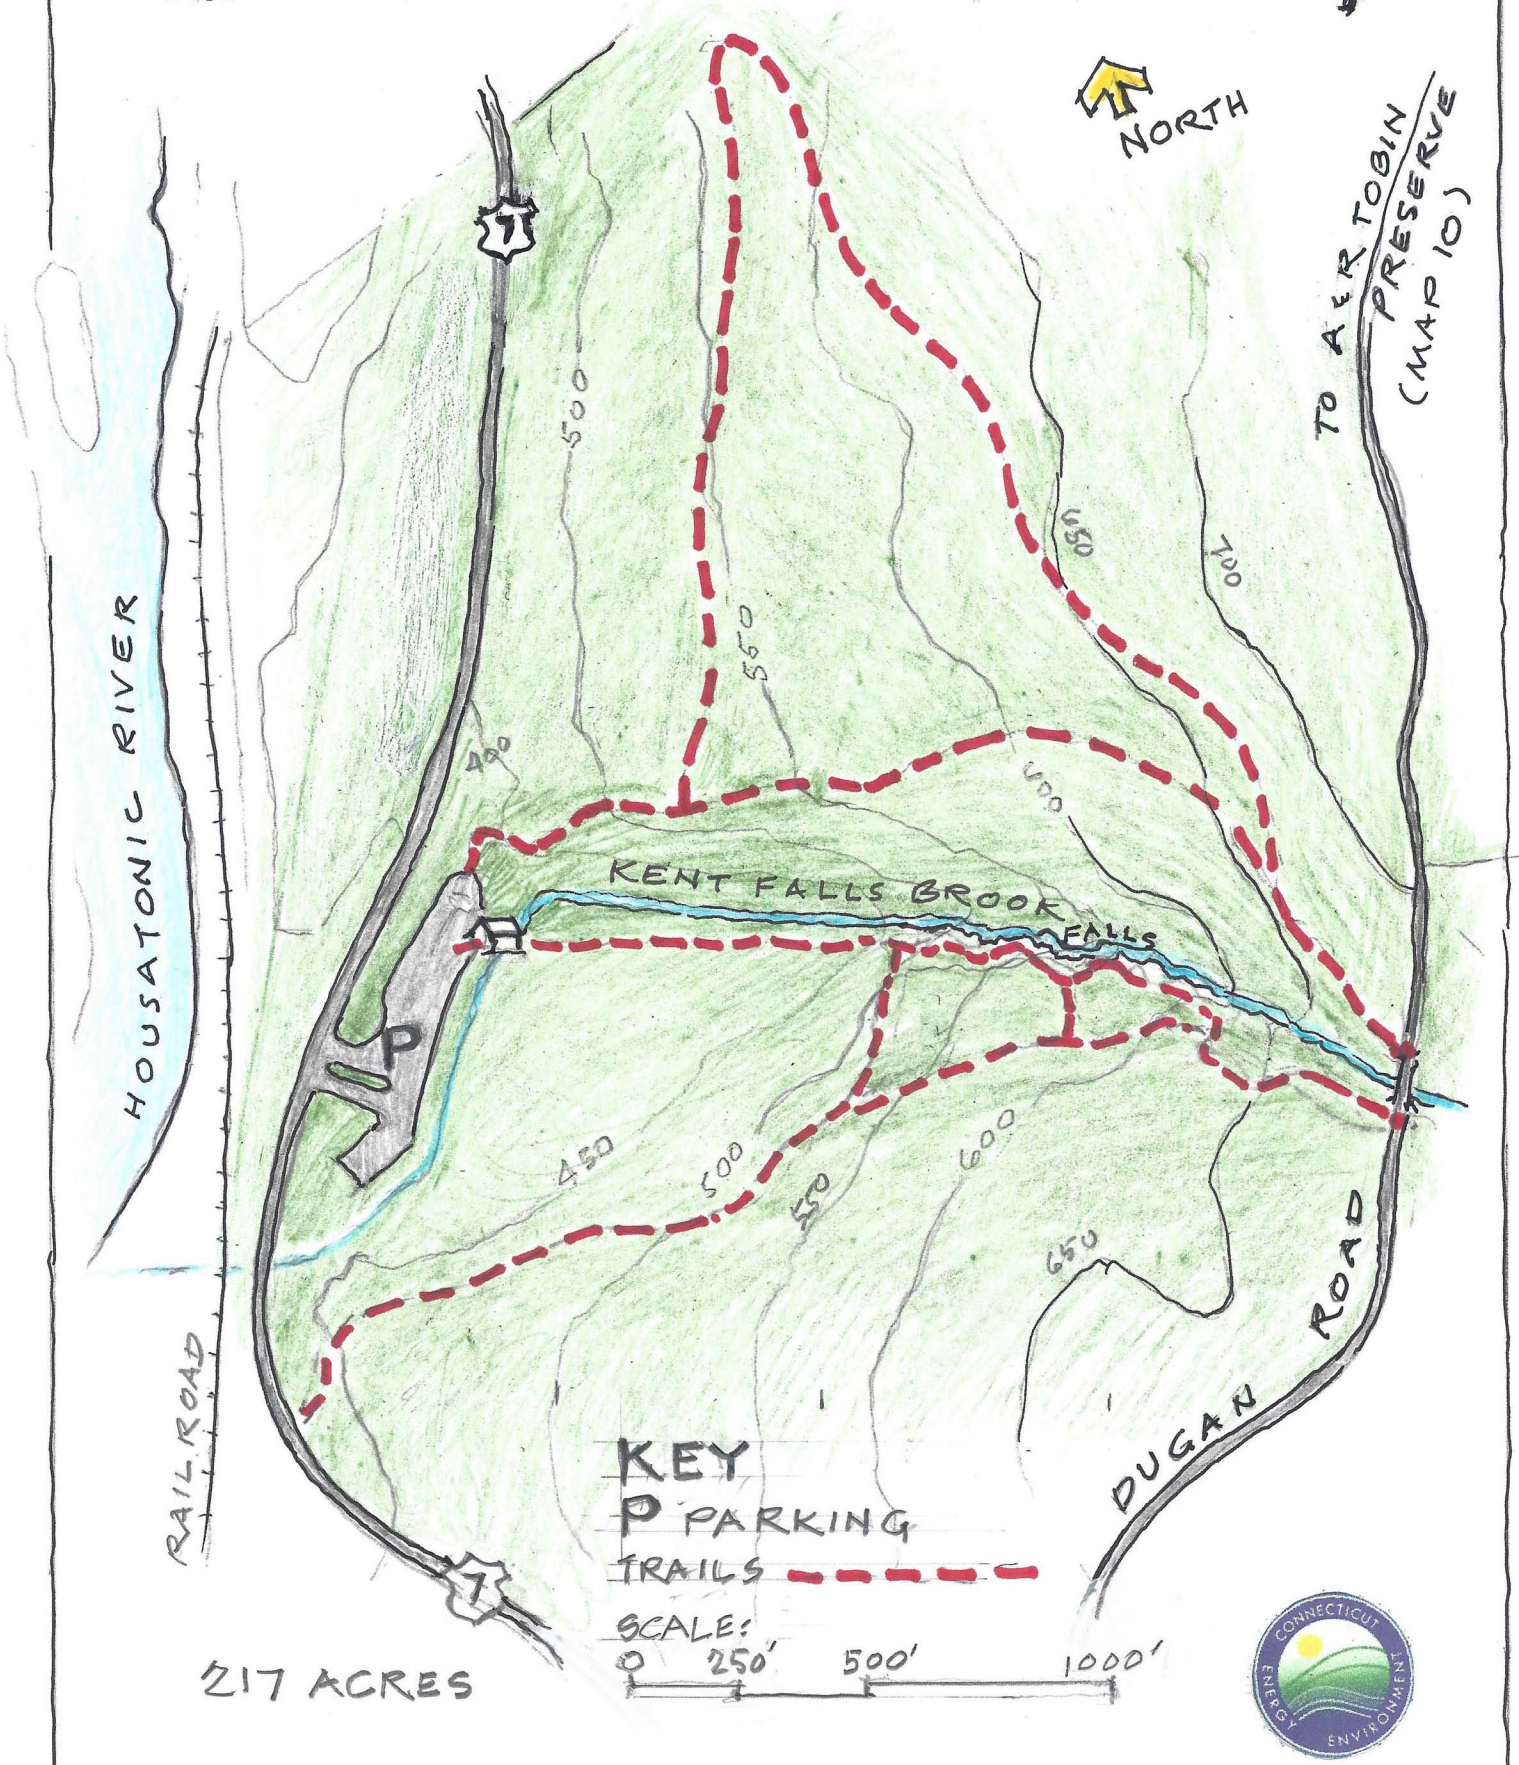

KENT FALLS STATE PARK

9

217 ACRES

KEY
P PARKING
TRAILS

SCALE:
0 250' 500' 1000'